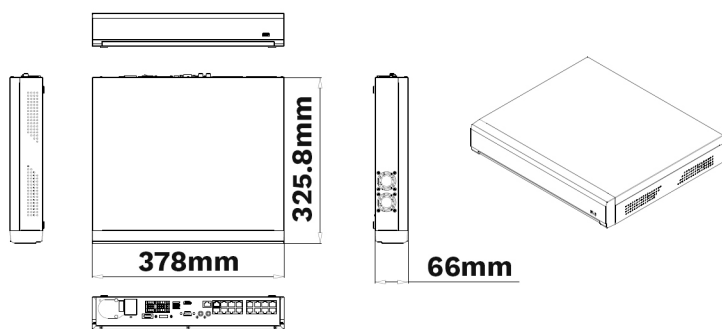

16-NVR4K-4D

16 Channel POE NVR W/ 16 POE Ports and 4 HDD Slots
Records IP Security Cameras up to 4K (8MP) Resolution

PRODUCT HIGHLIGHTS

Records IP Cameras up to 4K (8MP) Resolution

Max 16 Channel IP Camera Connections

4 SATA HDD Interfaces up to 8TB

Max 320Mbs Incoming and Outgoing Bandwidth

16 Channel Alarm Inputs / 1 Channel Alarm Output

ONVIF Compatible

PRODUCT DIMENSIONS

PRODUCT SPECIFICATIONS

Product Model	16-NVR4K-4D
Recording Resolution	8MP (4K), 5MP, 3MP, 2MP (1080P), 1.3MP (960P), 1.0MP (720P)
Recording Bandwidth	Max 320Mbps
Display Split	1 / 4 / 6 / 8 / 9 / 10 / 13 / 14 / 16
Live / Playback Performance	4K: 4ch Real Time 4MP: 8ch Real Time 3MP: 10ch Real Time 2MP: 16ch Real Time
Output Interface	1 HDMI (up to 4K), 1 VGA
Display Resolution	1024x768, 1280x720, 1280x1024, 1440x900, 1920x1080, 2560x1440, 3840x2160
Alarm Input / Output	16 ch in / 1 ch out
Ethernet	RJ-45 port (1000M)
Smart Phone	iOS, Android
Internal HDD	4 SATA HDD Slots, each up to 8TB
USB	1x3.0 USB for backup / upgrade 2x 2.0 USB for mouse
System Compatibility	ONVIF (v2.6)
Power Supply	AC 110~240V PoE Switch: 48V
Dimensions	378x325.8x66mm