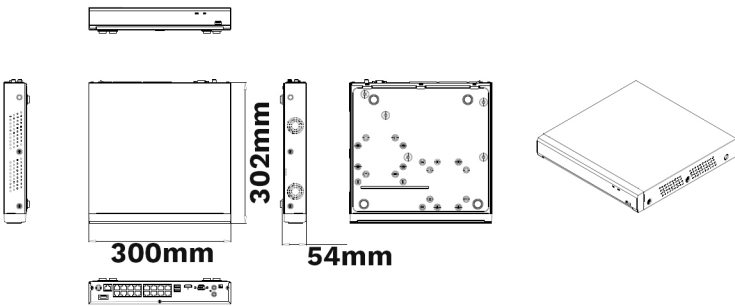

16-NVR4K

16 Channel POE NVR W/ 16 POE Ports

Records IP Security Cameras up to 4K (8MP) Resolution

PRODUCT HIGHLIGHTS

Records IP Cameras up to 4K (8MP) Resolution

Max 16 Channel IP Camera Connections

Max 168Mbs Incoming and Outgoing Bandwidth

1 SATA HDD interface up to 6TB

ONVIF Compatible

PRODUCT DIMENSIONS

PRODUCT SPECIFICATIONS

Product Model	16-NVR4K
Recording Resolution	8MP (4K), 5MP, 3MP, 2MP (1080P), 1.3MP (960P), 1.0MP (720P)
Recording Bandwidth	Max 168Mbps
Display Split	1 / 4 / 6 / 8 / 9 / 10 / 13 / 14 / 16
Live / Playback Performance	4K: 2ch Real Time 4MP: 4ch Real Time 2MP: 8ch Real Time
Output Interface	1 HDMI (up to 4K), 1 VGA
Display Resolution	1024x768, 1280x720, 1280x1024, 1440x900, 1920x1080, 2560x1440, 3840x2160
Alarm Input / Output	None
Ethernet	RJ-45 port (100/1000M)
Smart Phone	iOS, Android
Internal HDD	1 SATA HDD, up to 6TB
USB	1x3.0 USB for backup / upgrade 2x 2.0 USB for mouse
System Compatibility	ONVIF (v2.6)
Power Supply	1HDD: DC48V/2.5A PoE Switch: 48V
Dimensions	300x302x54mm