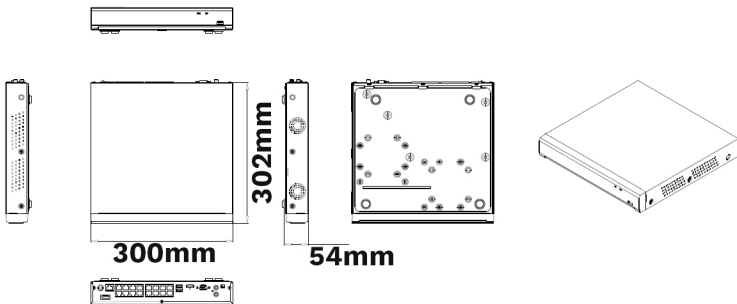

4KNVR-16

16 Channel POE NVR W/ 16 POE Ports

Records IP Security Cameras up to 4K (8MP) Resolution

PRODUCT HIGHLIGHTS

Records IP Cameras up to 4K (8MP) Resolution

Max 16 Channel IP Camera Connections

Max 168Mbs Incoming and Outgoing Bandwidth

1 SATA HDD interface up to 6TB

ONVIF Compatible

PRODUCT DIMENSIONS

PRODUCT SPECIFICATIONS

Product Model	4KNVR-16
Recording Resolution	8MP (4K), 5MP, 3MP, 2MP (1080P), 1.3MP (960P), 1.0MP (720P)
Recording Bandwidth	Max 168Mbps
Display Split	1 / 4 / 6 / 8 / 9 / 10 / 13 / 14 / 16
Live / Playback Performance	4K: 2ch Real Time 4MP: 4ch Real Time 2MP: 8ch Real Time
Output Interface	1 HDMI (up to 4K), 1 VGA
Display Resolution	1024x768, 1280x720, 1280x1024, 1440x900, 1920x1080, 2560x1440, 3840x2160
Alarm Input / Output	None
Ethernet	RJ-45 port (100/1000M)
Smart Phone	iOS, Android
Internal HDD	1 SATA HDD, up to 6TB
USB	1x3.0 USB for backup / upgrade 2x 2.0 USB for mouse
System Compatibility	ONVIF (v2.6)
Power Supply	1HDD: DC48V/2.5A PoE Switch: 48V
Dimensions	300x302x54mm