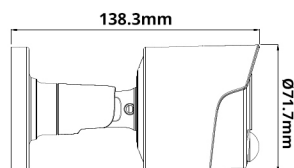

B2M

2MP Bullet IP POE Weatherproof Security Camera W/ 2.8mm Fixed Lens

PRODUCT HIGHLIGHTS

Up to 1080P / 2MP HD Resolution

2.8mm Fixed Lens

1/2.7" Progressive CMOS Image Sensor

Field of View: 103°

Up to 30m IR range

H.265 / H.264 Video Compression

IP66 Weatherproof Protection

DC12V or POE Power

PRODUCT DIMENSIONS

PRODUCT SPECIFICATIONS

Product Model	B2M
Highest Resolution	2MP 1920(H)×1080(V)
Image Sensor	1/2.7" Progressive CMOS
Min. Illumination	Color 0.1lux @ F1.2(AGC ON); B/W 0 lux @ IR ON
Shutter	1/5 ~ 1/20000s
Lens	2.8 mm H.FOV: 103°
WDR	Digital WDR
Video Compression	H.265 / H.264
Video Bit Rate	256Kbps ~ 8Mbps
Resolution	Dual Streams Supported: Main Stream (1 ~ 25 fps) 1080P (1920x1080), 960P (1280x960), 720P (1280x720) Sub Stream VGA (640x480), QVGA (320x240)
Image Controls	Flip mode, Saturation, Brightness, Contrast, Hue, Sharpness Adjustable
Day & Night	IR cut filter with auto switch (Day/Night/Auto/Schedule)
System Compatibility	ONVIF (v2.6)
Interface	RJ45 10M / 100M Ethernet interface
IR LED Range	Up to 30m
Weatherproof Rating	IP66
Power Supply	DC12V or POE
Consumption	≤ 7W
Dimensions	Ø71.7x138.3mm
Weight	~0.5 lbs
Operating Temperature	-22°F ~ +131°F