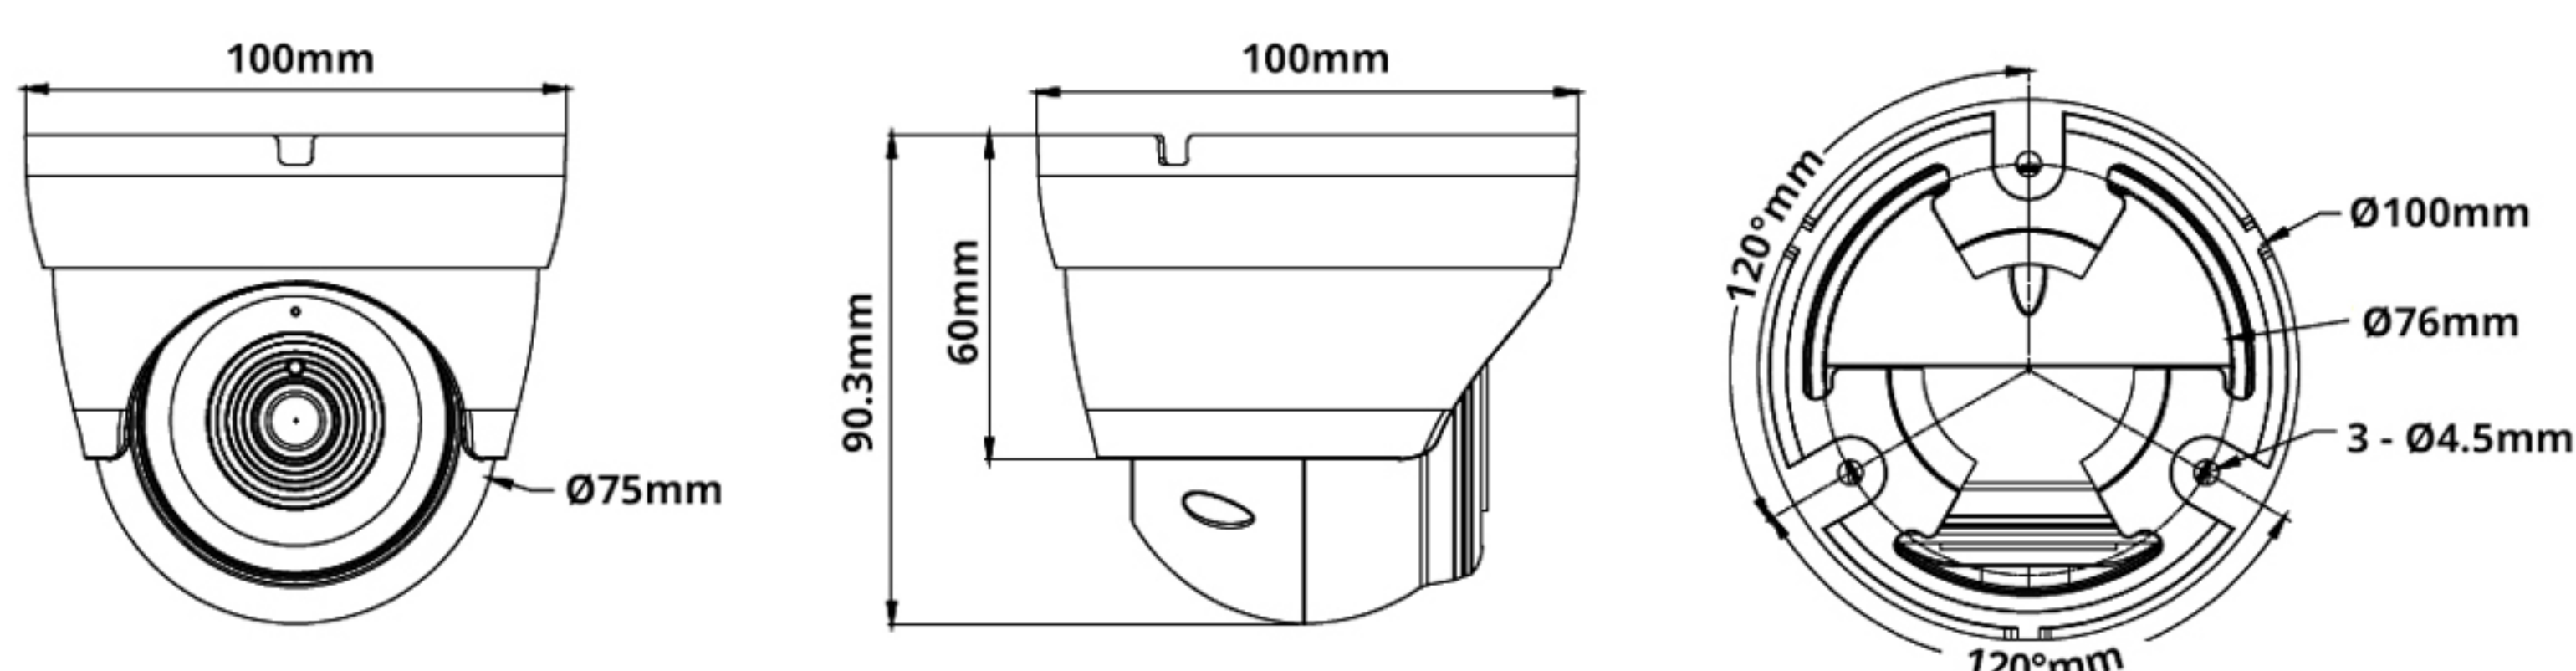

M2T

1080p (2MP) Turret Dome IP POE Weatherproof Security Camera W/ 2.8mm Fixed Lens

PRODUCT HIGHLIGHTS

Up to 1080P / 2MP HD Resolution

2.8mm Fixed Lens

1/2.7" Progressive CMOS Image Sensor

Field of View: 103°

Up to 30m IR range

H.265 / H.264 Video Compression

IP66 Weatherproof Protection

DC12V or POE Power

PRODUCT DIMENSIONS

PRODUCT SPECIFICATIONS

Product Model	M2T
Highest Resolution	2MP 1920(H)×1080(V)
Image Sensor	1/2.7" Progressive CMOS
Min. Illumination	Color 0.1lux @ F1.2(AGC ON) ; B/W 0 lux @ IR ON
Shutter	1/5 ~ 1/20000s
Lens	2.8 mm H.FOV: 103°
WDR	Digital WDR
Video Compression	H.265 / H.264
Video Bit Rate	256Kbps ~ 8Mbps
Resolution	Dual Streams Supported: Main Stream (1 ~ 25 fps) 1080P (1920x1080), 960P (1280x960), 720P (1280x720) Sub Stream VGA (640x480), QVGA (320x240)
Image Controls	Flip mode, Saturation, Brightness, Contrast, Hue, Sharpness Adjustable
Day & Night	IR cut filter with auto switch (Day/Night/Auto/Schedule)
System Compatibility	ONVIF (v2.6)
Interface	RJ45 10M / 100M Ethernet interface
IR LED Range	Up to 30m
Weatherproof Rating	IP66
Power Supply	DC12V or POE
Consumption	≤ 7W
Dimensions	Ø100x90.3mm
Weight	~0.5 lbs
Operating Temperature	-22°F ~ +131°F