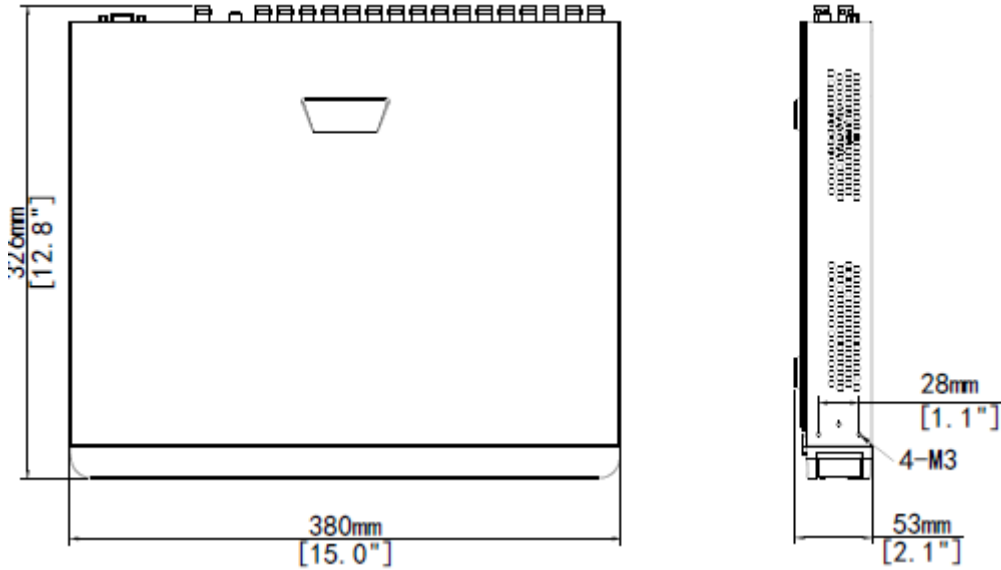

Dimensions