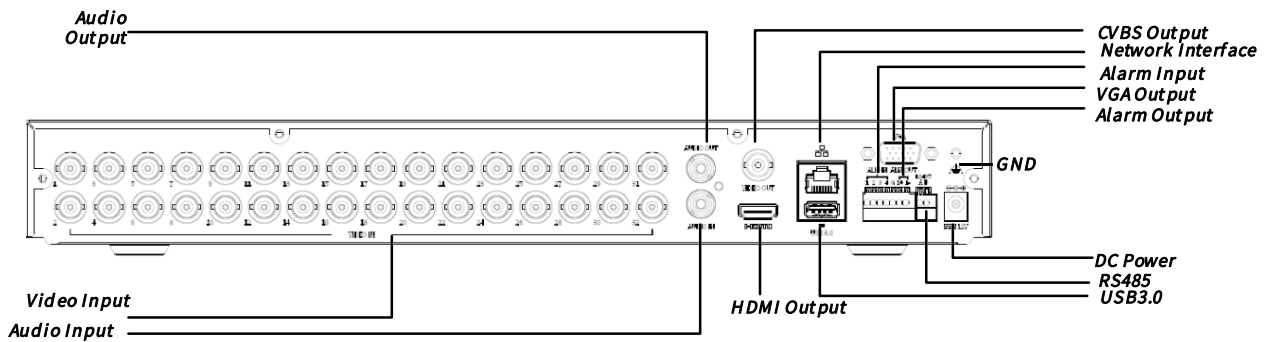

Rear Panel

Zhejiang Uniview Technologies Co., Ltd.

No.369, Xietong Road, Xixing Sub-district, Binjiang District, Hangzhou, Zhejiang, China

Email: overseasbusiness@uniview.com; globalsupport@uniview.com

<http://www.uniview.com>

©2023 Zhejiang Uniview Technologies Co., Ltd. All rights reserved.

* Product specifications and availability are subject to change without notice.